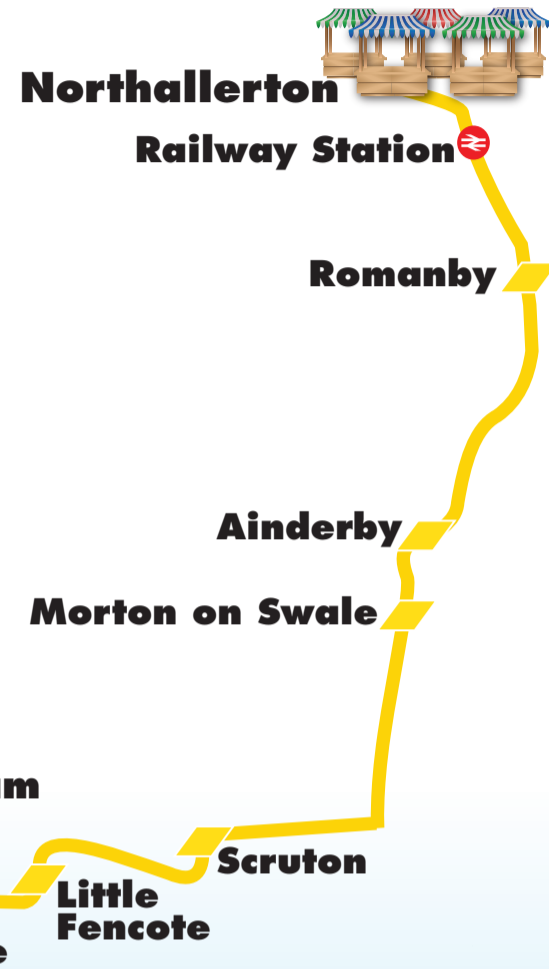

Est. 1985 **hodgsons** *local buses*

Connecting Local Communities

54

- **Kirkby Fleetham**
- **Gt & Lt Fencote**
- **Morton on Swale**
- **Railway Station** 
- **Northallerton**

Operated in partnership with

Northallerton, Friarage Hospital 	08:35	10:55	14:30
Northallerton, The Buck Inn	08:40	11:00	14:35
Northallerton, Railway Station 	08:42	11:02	14:37
Morton on Swale	08:49	11:09	14:44
Scruton	08:57	11:17	14:52
Great Fencote	08:59	11:19	14:54
Kirkby Fleetham	09:01	11:21	14:56
Kirkby Fleetham	09:03	11:23	16:30
Great Fencote	09:05	11:25	16:32
Scruton	09:08	11:28	16:35
Morton on Swale	09:15	11:35	16:42
Northallerton, Railway Station 	09:21	11:41	16:48
Northallerton, Friarage Hospital 	09:26	11:46	16:53
Northallerton, Buck Inn		11:48	16:55

Visit Northallerton Market every Wednesday & Saturday!
 Shop until you drop on clean, safe & smart buses!